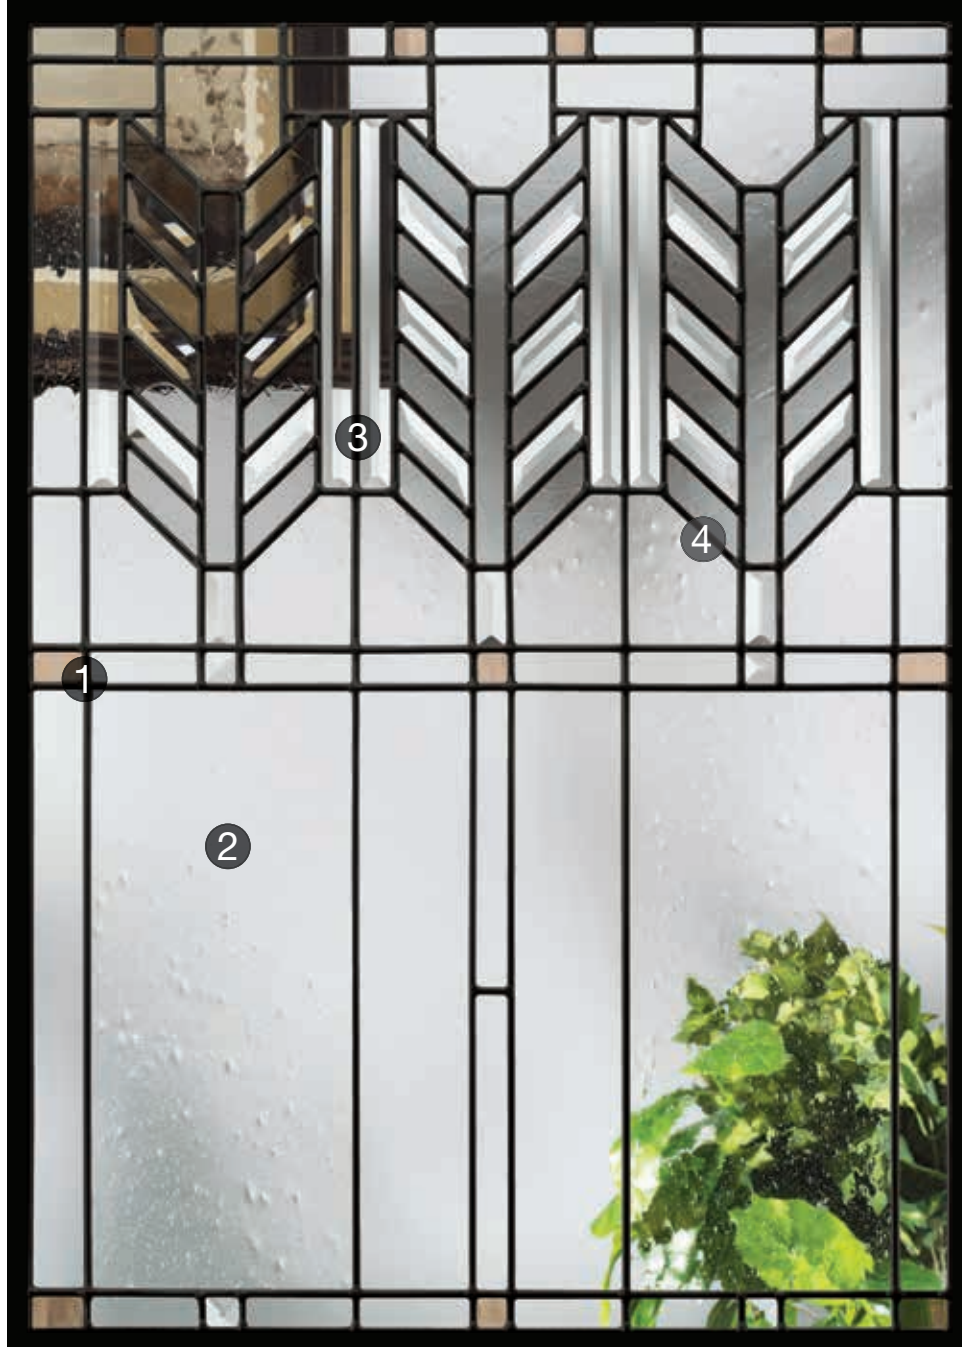

Shown with black nickel caming.

Villager™

Villager beautifully interprets the Craftsman chevron design with ① bronze waterglass, ② seeded glass, ③ clear bevels, ④ gray artique glass and caming. Artistically authentic in every detail.

Caming Options

Available Door Collections

- American Style Collection™
- Mahogany Collection™
- Rustic Collection™
- Oak Collection™
- Canvas Collection™