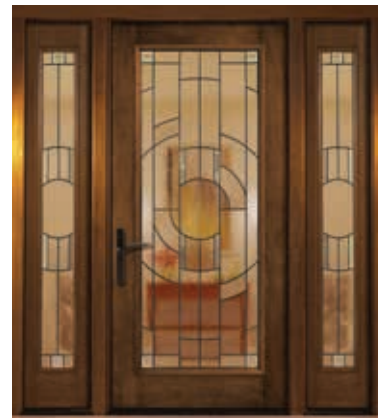

Classic-Craft Rustic Collection, Zaha Glass, Door – CCR1851, Sidelites – CCR1851SL

NEW Zaha™

Structured right angles are offset by dynamic curves in this high-energy design. Zaha features ① oceana and ② seedy glass, ③ clear and ④ multifaceted bevels, and caming to create a refreshing and unexpected elegance that appeals to Contemporary home styles.

Caming Options

Glass Privacy Rating

Available Door Collections

- American Style
  Collection..
- Mahogany
  Collection..
- Rustic
  Collection..
- Oak
  Collection..
- Canvas
  Collection..

Glass Shapes