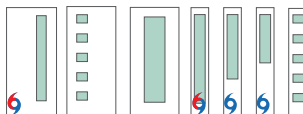

Note: See your Therma-Tru seller or visit www.thermatru.com for details on limited warranties and exclusions, and ENERGY STAR qualified products.

Glass Shapes: Fiber-Classic® / Smooth-Star® / Profiles... / Traditions / Pulse.