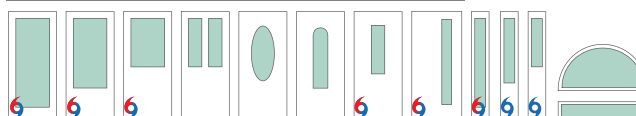

Caming Options

Black Nickel

Brushed Nickel

Available Door Collections

Fiber-Classic Mahogany Collection | Fiber-Classic Oak Collection | Smooth-Star | Profiles & Traditions Steel | Pulse.

Glass Shapes

Glass Privacy Rating