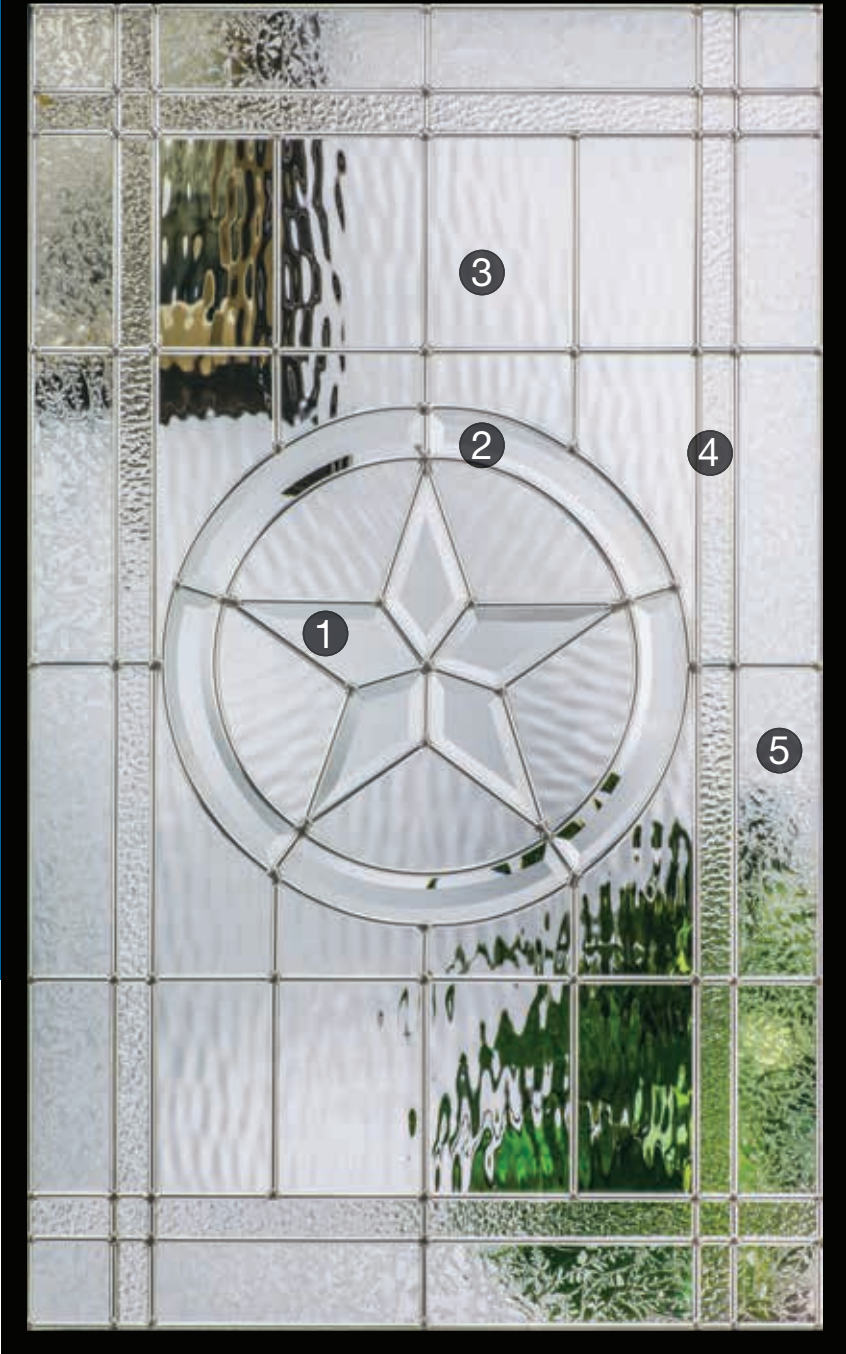

Shown with brushed nickel caming.