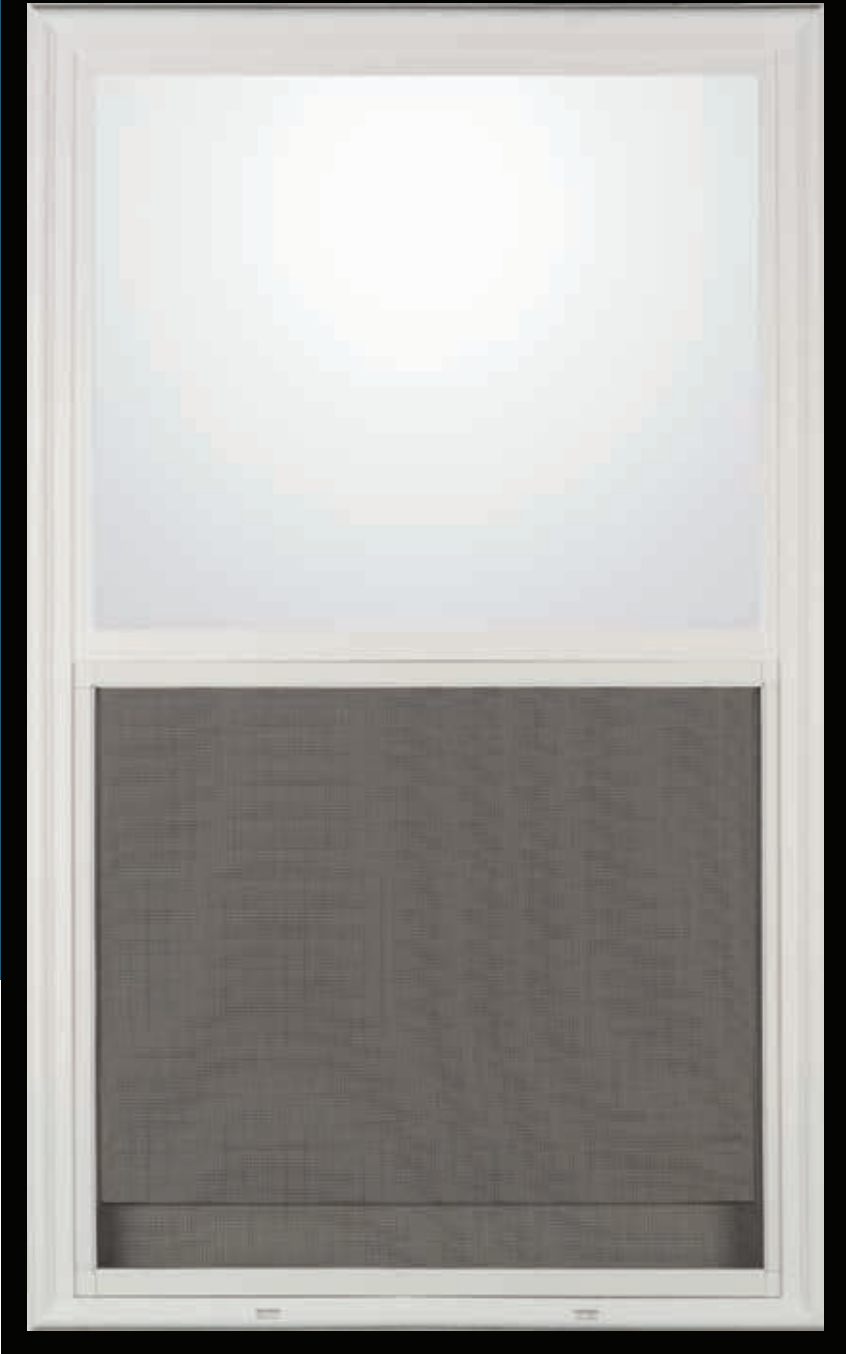

Smooth-Star, Screen Vented Lite, Door – S243

Screen Vented Lites

Screen vented lites offer a built-in screen for ventilation, featuring a gliding operation and sash locking system.

Available Door Collections

Fiber-Classic. Mahogany Collection..	Fiber-Classic. Oak Collection..	Smooth-Star.	Profiles. & Traditions Steel	Pulse.

Glass Shapes

Note: Glass privacy ratings may be more or less than indicated, based on glass design and size of glass. Glass designs may differ from depiction due to size and hand craftsmanship of glass. See your Therma-Tru seller or visit www.thermatru.com for details on glass privacy ratings and designs.

For additional Wind-Borne Debris Region (WBDR) and High-Velocity Hurricane Zone (HVHZ) details, see page 40.