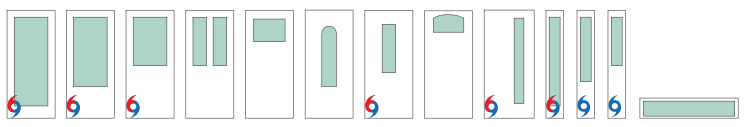

Caming Options

Black Nickel Brushed Nickel

Available Door Collections

- Fiber-Classic Mahogany Collection™
- Fiber-Classic Oak Collection™
- Smooth-Star
- Profiles & Traditions Steel
- Pulse

Glass Shapes

Glass Privacy Rating