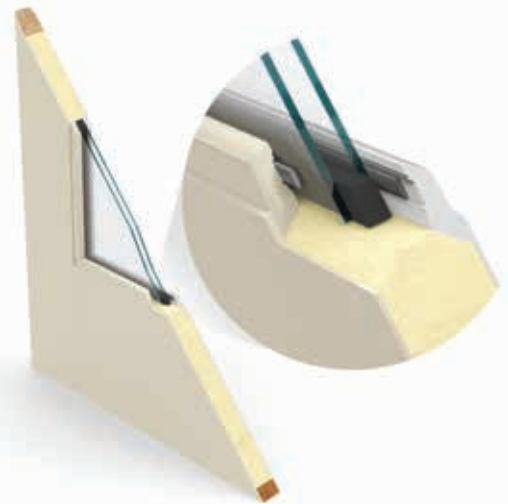

Flush-Glazed Glass

Glass built directly into the door during the manufacturing process eliminates the need for a lite frame and provides a high-performance weather seal.

- All Classic-Craft® sidelites are manufactured with flush-glazed glass.
- Select Classic-Craft, Fiber-Classic and Smooth-Star doors have flush-glazed glass options.
- Flush-glazed glass features clean lines and eliminates the need for screw plugs.
- Backed by a Warranty Rider that provides protection in case of accidental glass breakage during residential and multi-family construction or installation.