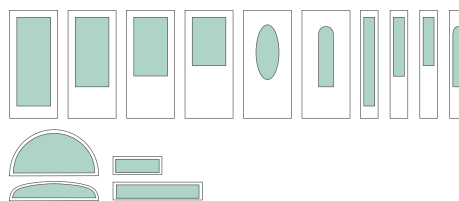

Glass Shapes

Glass Privacy Rating

Note: Borrassa features lite frame with authentic wrought iron look in a black finish. Glass privacy ratings may be more or less than indicated, based on glass design and size of glass. Glass designs may differ from depiction due to size and hand craftsmanship of glass. See your Therma-Tru seller or visit www.thermatru.com for details on glass privacy ratings and designs.