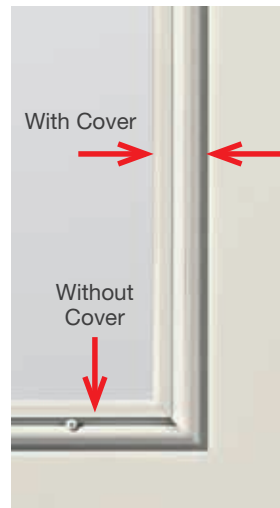

Impact-Rated Glass

Therma-Tru's Impact-rated glass meets high-wind and coastal region codes and regulations*, offering excellent performance in extreme weather conditions while providing added protection.

- Used for products in high-wind and coastal applications, Therma-Tru measures the resistance of the glass to flying debris by firing a 2" x 4" wood stud at a speed of 34 mph to help prevent damage inside the home from severe weather.
- Available for 15 decorative glass options, as well as privacy and clear glass.
- Impact Lip-lite frame is constructed of aluminum for superior durability.
- Special laminated glass construction helps protect the interior of the home.
- Tested to meet code requirements in high-wind and coastal areas, including parts of Florida, Texas and the Carolinas.*
- Some glass and door configurations are available for use in High Velocity Hurricane Zone (HVHZ) and Wind-Borne Debris Regions (WBDR).
- Designed to withstand wind forces up to 195 mph (DP-65) for high-wind and coastal applications when paired with an approved Therma-Tru HVHZ Impact-rated door.** Able to withstand wind forces up to 167 mph (DP-50) in a Therma-Tru non-HVHZ Impact-rated door.