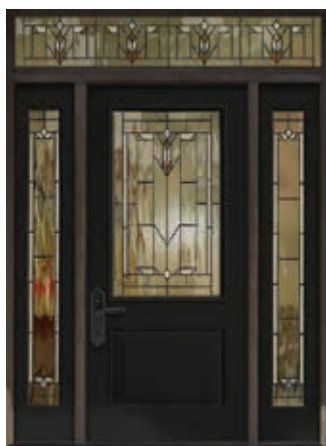

Classic-Craft Canvas Collection, Arborwatch Glass, Door – CCV1414, Sidelites – CCV1423SL, Transom – ABRT