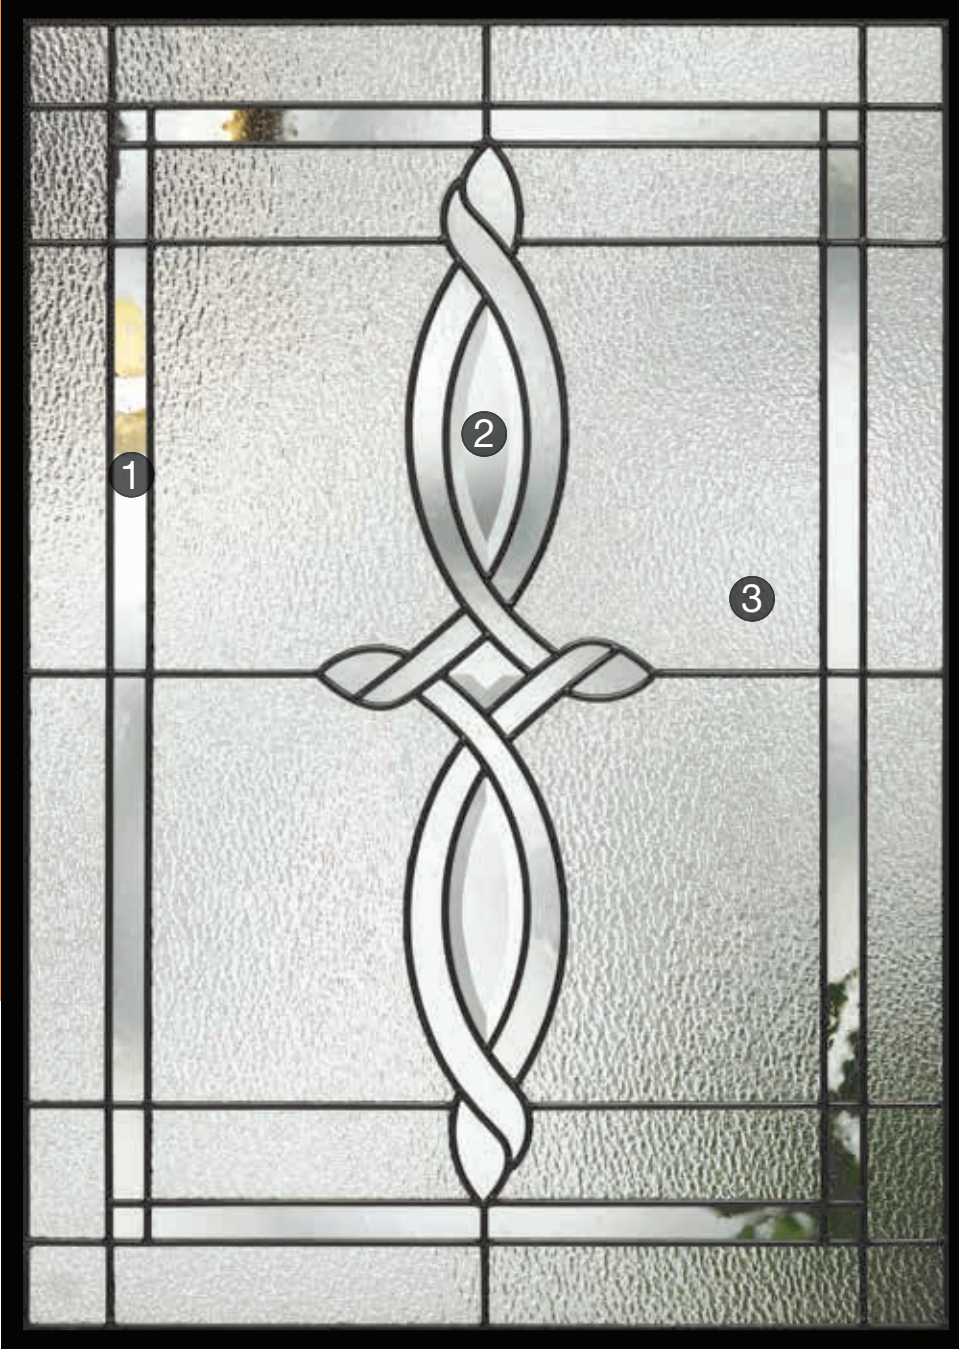

Shown with black nickel caming.