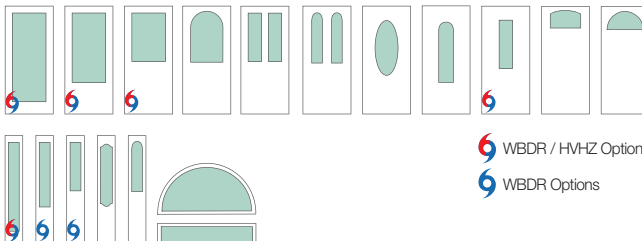

Glass Shapes

6 WBDR / HVHZ Options
6 WBDR Options