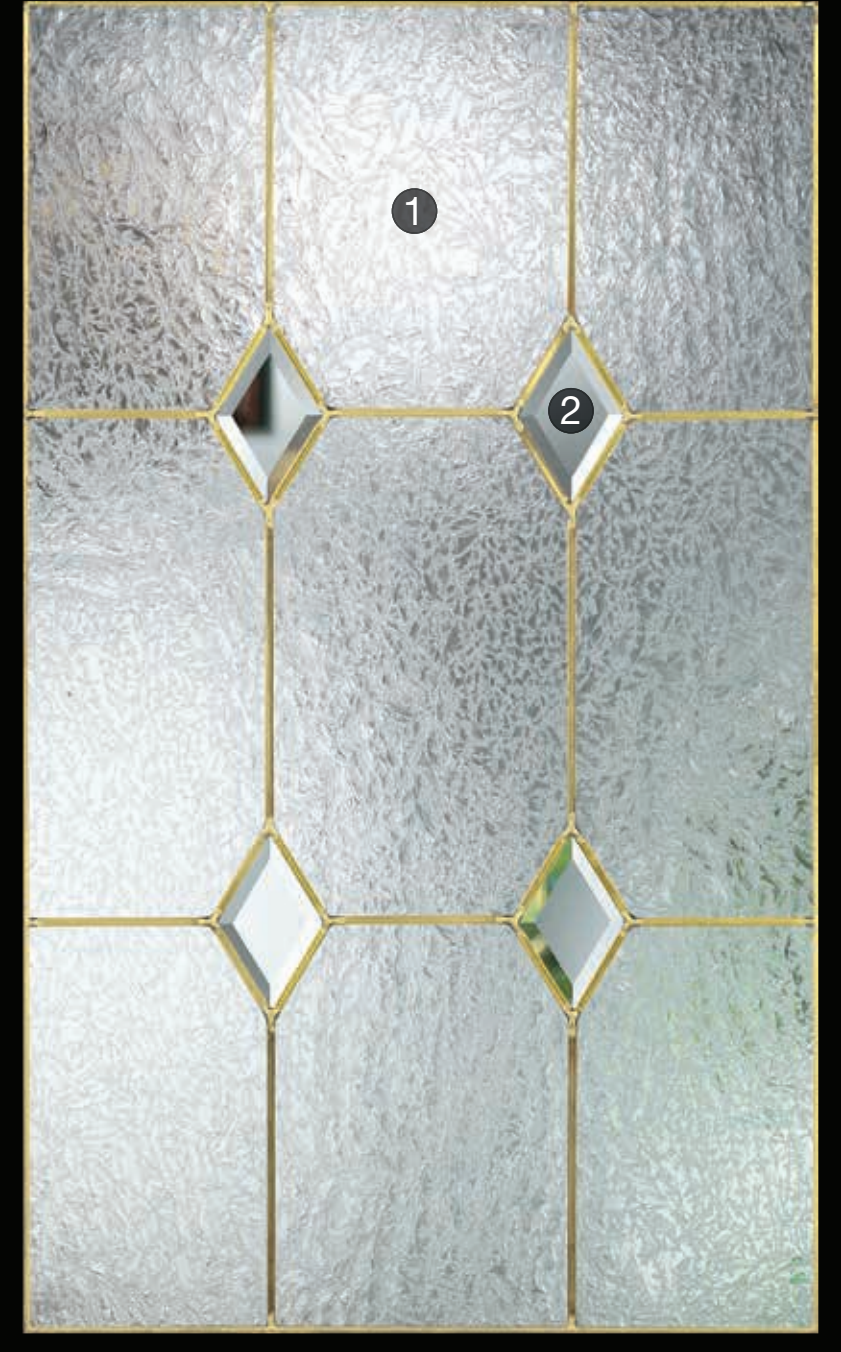

Shown with brass caming.