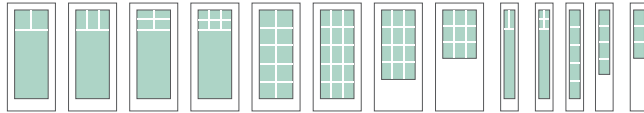

Divided Lites

Enhancing beauty with decorative appeal.

Enhance the beauty of any home with a variety of divided lite options for entry and patio doors. Coordinate with the home's window patterns for a cohesive look and increased curb appeal. Choose from Colonial, Craftsman or Prairie styles to suit the home's architectural details. Available glass options include elegant privacy, energy-efficient Low-E and clear glass.

Simulated Divided Lites (SDLs) with Grilles Between Glass (GBGs)

- SDL bars are adhered to the interior and exterior panes of tempered glass.
- SDL bars layered over GBGs create a more authentic divided lite look.
- Wood-grained or smooth textures can be stained or painted to complement the door and home.
- We recommend applying SDLs over bronze GBGs with flat bars to achieve the most authentic divided lite look.

Available Grid Patterns

Simulated Divided Lites

- SDL bars are adhered to the interior and exterior panes of tempered glass.
- Wood-grained or smooth textures can be stained or painted to complement the door and home.

Available Grid Patterns