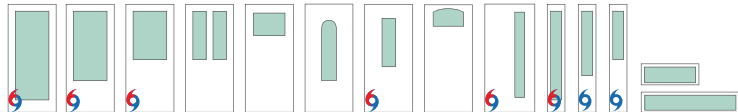

Glass Shapes

6 WBDR / HVHZ Options
6 WBDR Options