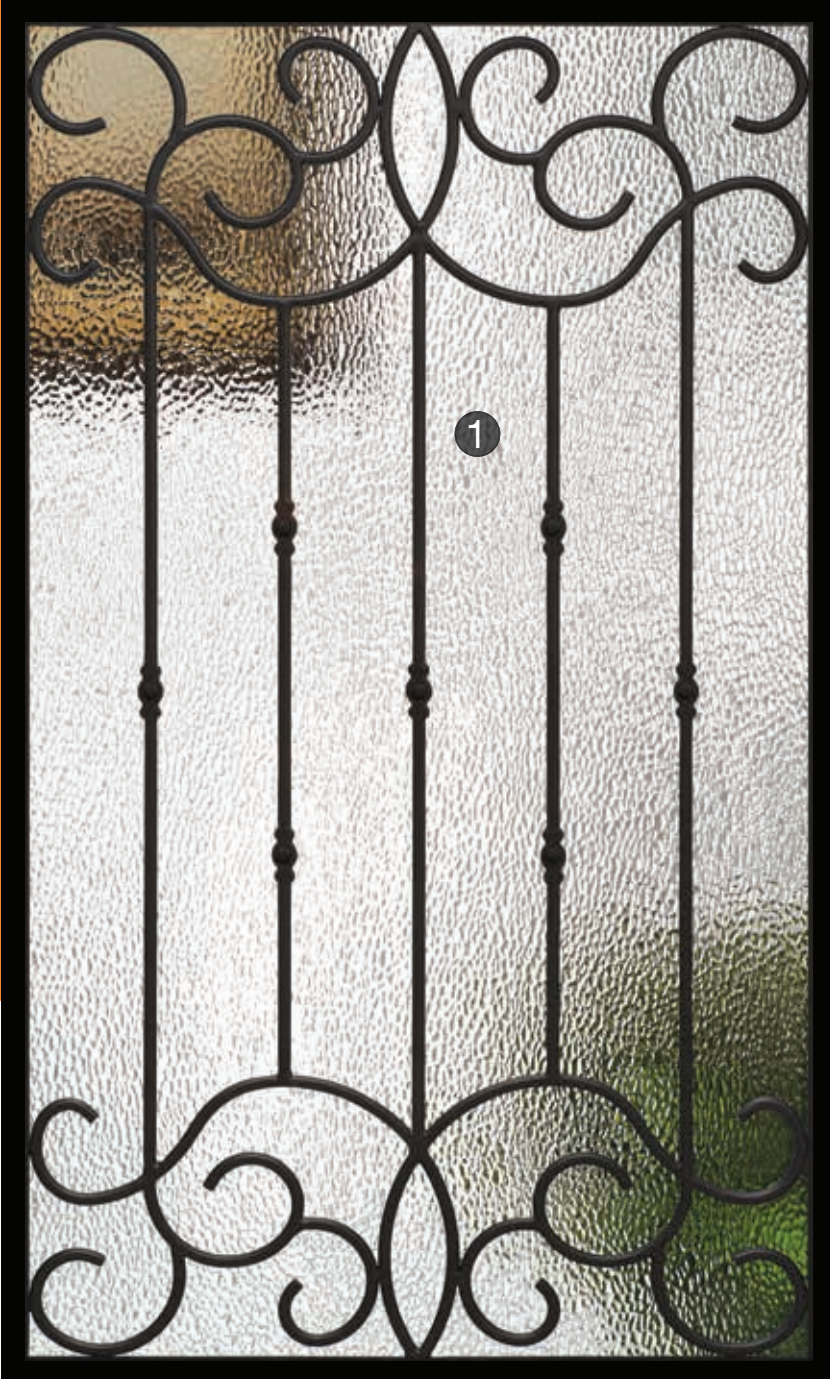

Shown with wrought iron.