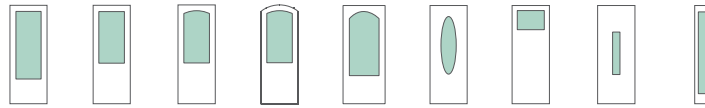

8'0" Doorglass & Sidelites

Glass Size	25" x 66"	25" x 51"	25" x 51" A	25" x 51" A	31" x 51" A	15-3/4" x 56-1/2"	26" x 18"	8" x 45"	8" x 80"
Villager..	▼▲●	◆●					■		■▼◆▲●
Homeward..	▼▲●	◆●					■		■▼◆▲●
Arcadia..	▼▲●	◆	●			▲			▼◆▲●
Augustine..	▼◆●	▼◆●	▼◆●	◆●	◆●				
Ashurst..	▼●	◆●	◆●	◆●					▼◆●
Bella..	▼▲●	◆●							▼◆▲●
Arborwatch..	▼▲●	◆●					■		■▼◆▲●
Borrassa..	▼●	◆●	◆	◆	◆●				▼
Provincial..	▲●	◆●				▲			◆▲●
Longford..	▼●	◆●							▼◆●
Cambridge..	▲●	◆●				▲			◆▲●
Zaha..	▼●	◆●	◆●	◆●					▼◆●
Lucerna..	▼▲●	◆●	◆●	◆●					▼◆▲●
Privacy Glass	▼▲●	◆●	◆●	◆●			■		■▼◆▲●
Low-E Glass	▼▲●	◆●	◆●	◆●		▲	■	▲	■▼◆▲●