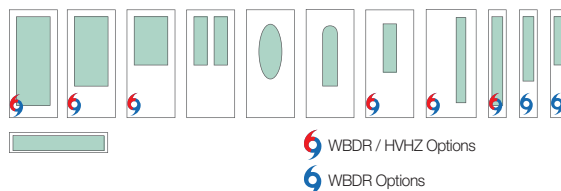

Glass Shapes

Note: Glass privacy ratings may be more or less than indicated, based on glass design and size of glass. Glass designs may differ from depiction due to size and hand craftsmanship of glass. See your Therma-Tru seller or visit www.thermatru.com for details on glass privacy ratings and designs. For additional Wind-Borne Debris Region (WBDR) and High-Velocity Hurricane Zone (HVHZ) details, see page 40.