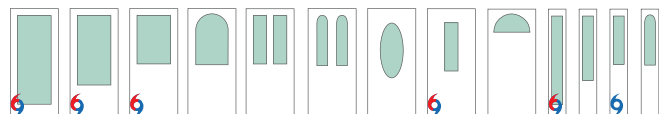

Glass Shapes

9 WBDR / HVHZ Options

6 WBDR Options

Note: Glass privacy ratings may be more or less than indicated, based on glass design and size of glass. Glass designs may differ from depiction due to size and hand craftsmanship of glass. See your Therma-Tru seller or visit www.thermatru.com for details on glass privacy ratings and designs.

For additional Wind-Borne Debris Region (WBDR) and High-Velocity Hurricane Zone (HVHZ) details, see page 40.