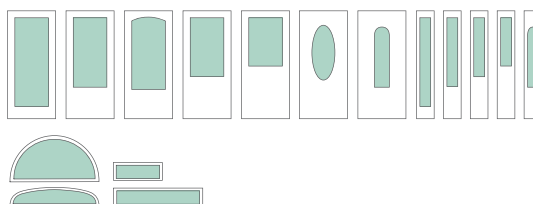

Glass Shapes

Note: Glass privacy ratings may be more or less than indicated, based on glass design and size of glass. Glass designs may differ from depiction due to size and hand craftsmanship of glass. See your Therma-Tru seller or visit www.thermatru.com for details on glass privacy ratings and designs.