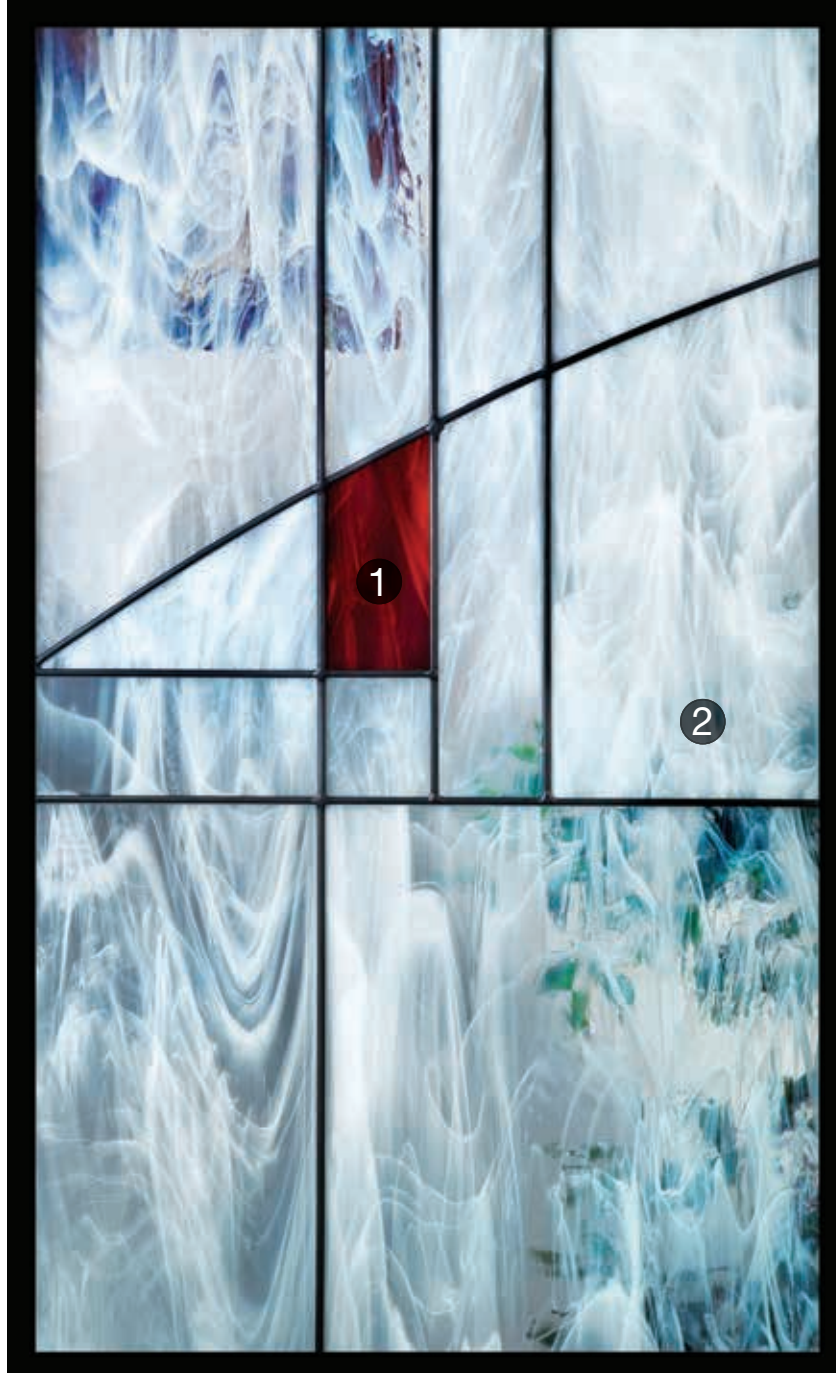

Shown with black nickel caming.

Element

Clean lines and contemporary styling make Element the ideal choice for entries with a modern aesthetic. Modest privacy is achieved with the ① red and ② white wispy glass surrounded by black nickel caming.

Caming Option

Glass Privacy Rating

Available Door Collections

Fiber-Classic Mahogany Collection... | Fiber-Classic Oak Collection... | Smooth-Star... | Profiles & Traditions Steel | Pulse.

Glass Shapes

WBDR / HVHZ Options

Note: Element glass is designed as a continuous configuration with left and right sidelites for a stunning mural-like entry door. The glass is shown photographed on a dark background to highlight the marble-like white wispy art glass. Glass privacy ratings may be more or less than indicated, based on glass design and size of glass. Glass designs may differ from depiction due to size and hand craftsmanship of glass. See your Therma-Tru seller or visit www.thermatru.com for details on glass privacy ratings and designs. For additional Wind-Borne Debris Region (WBDR) and High-Velocity Hurricane Zone (HVHZ) details, see page 40.