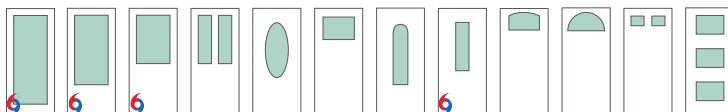

Note: See your Therma-Tru seller or visit www.thermatru.com for details on limited warranties and exclusions, and ENERGY STAR qualified products.

Glass Shapes: Fiber-Classic® / Smooth-Star® / Profiles... / Traditions / Pulse.