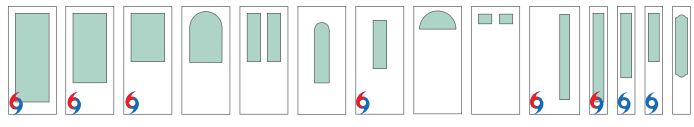

Glass Shapes

Glass Privacy Rating

6 WBDP / HVHZ Options
6 WBDP Options