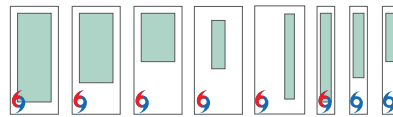

Glass Shapes