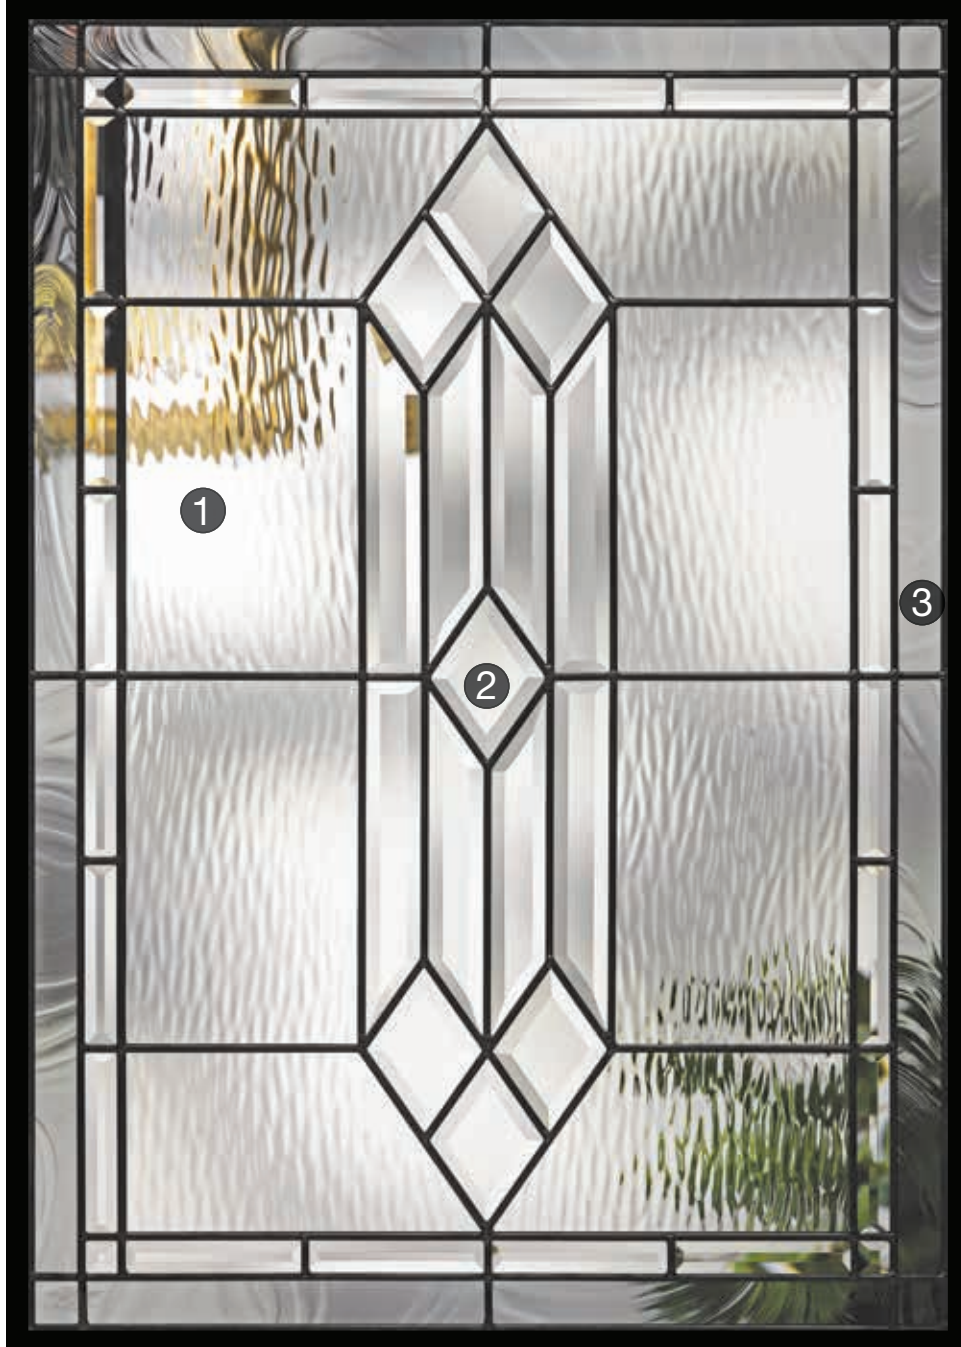

Shown with black nickel caming.

Provincial™

A unique diamond-based motif features ① double waterglass, ② clear bevels and caming surrounded by a ③ gray baroque glass border. Provincial captivates with stunning clarity.