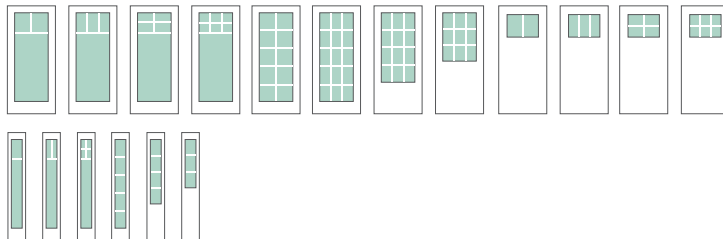

Available Grid Patterns

Grilles Between Glass

Contour & Flat Bar Options

- Thermally sealed between two panes of tempered glass.
- Get a divided lite look with the convenience of a smooth, easy-to-clean glass surface.
- Choose contour bars for a traditional look or flat bars for contemporary appeal.