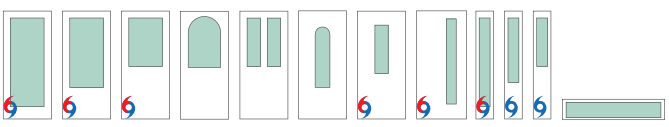

Glass Shapes

Product images show exterior side of door.

- WBDR / HVHZ Options
- WBDR Options