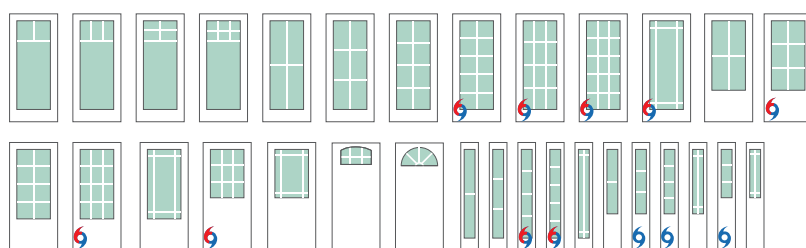

Available Grid Patterns

Grilles Between Glass

Contour & Flat Bar Options

- Thermally sealed between two panes of tempered glass.
- Get a divided lite look with the convenience of a smooth, easy-to-clean glass surface.
- Choose contour bars for a traditional look or flat bars for contemporary appeal.

Standard Color Options

White Almond Bronze

Special Quote Color Options

Tan Stone

Available Grid Patterns

WBDR / HVHZ Options WBDR Options

Removable Wood Grilles

Shown from interior of door.