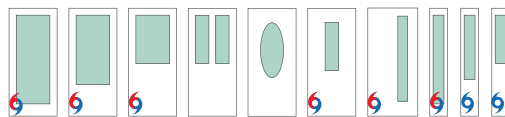

Caming Option

Brushed Nickel

Glass Privacy Rating

Available Door Collections

Fiber-Classic Mahogany Collection... | Fiber-Classic Oak Collection... | Smooth-Star | Profiles & Traditions Steel | Pulse

Glass Shapes