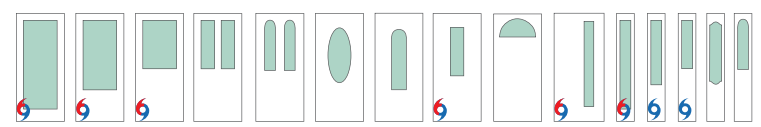

Brass

Glass Privacy Rating

Available Door Collections

- Fiber-Classic, Mahogany Collection™
- Fiber-Classic, Oak Collection™
- Smooth-Star
- Profiles & Traditions Steel
- Pulse

Glass Shapes

- WBDR / HVHZ Options
- WBDR Options

Pulse Ari, Axis Glass, Door – S83AX
©TheHouseDesigners.com

Shown with black nickel caming.

NEW Axis™ Available 2nd Quarter 2015

Simple and smart, Axis combines ① narrow reed glass in horizontal and vertical arrangements to create stunning contrast and modest privacy. A vertical band of ② clear glass bevels completes this linear design, ideal for Modern home styles.